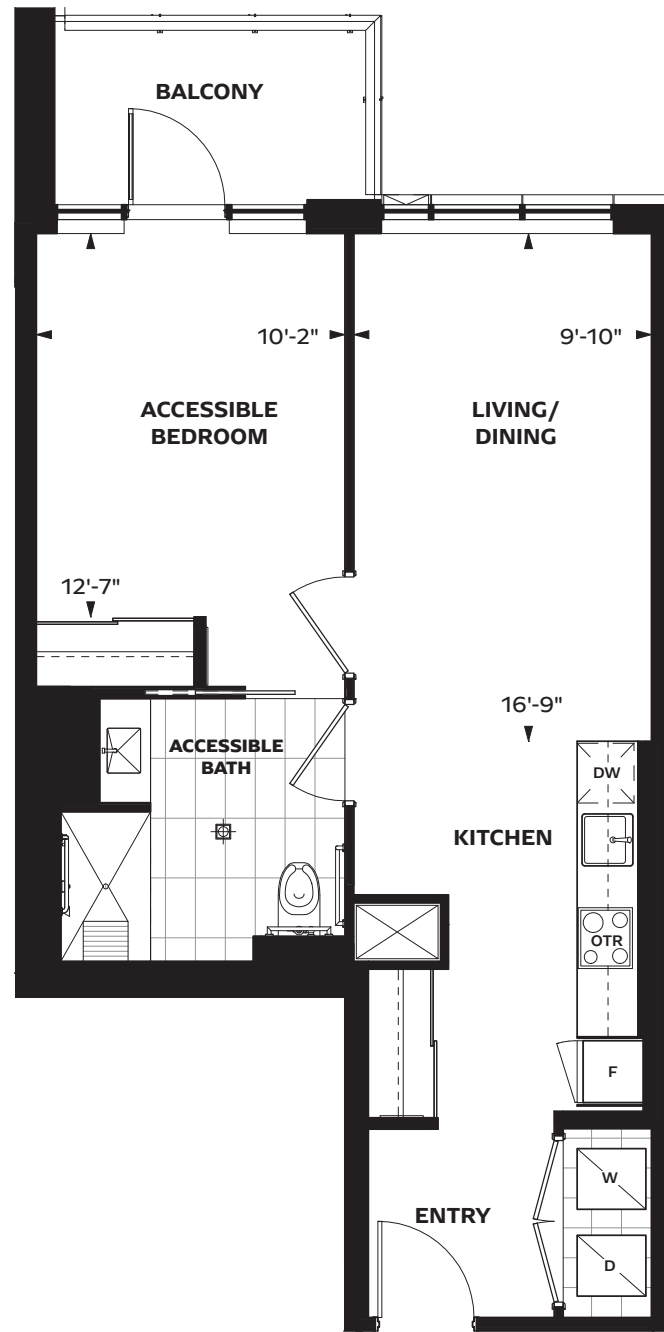

THE Kith

CONDOMINIUMS

CONFIDENT 1-PC (ADP)

1 Bedroom

Suite Area: 674 sq. ft.
 Outdoor Area: 57 sq. ft.
 Total Area: 731 sq. ft.

WHOLE LIFE CARBON IMPACT

105
tonnes CO₂

Daniels
love where you live™

Alternate ADP Kitchen

All areas and stated room dimensions are approximate. Note: Actual usable floor space may vary from the stated floor area. Floor area is measured in accordance with the HCRA directive on floor area calculations. Size and location of windows may vary. The purchaser acknowledges that the actual unit purchased may be a reversed layout to the plan shown. Illustration is artist's concept. E. & O. E. Outdoor area will vary depending on suite location within the building. Please speak with a Sales Representative for details.